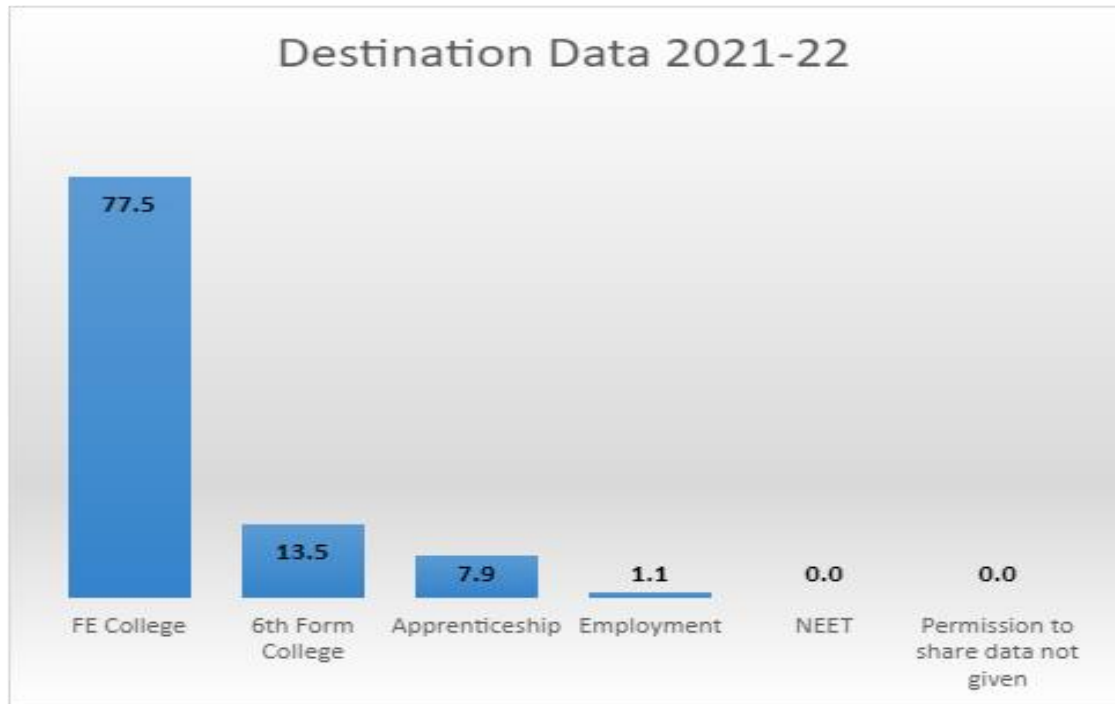

Destination Data 2021-22

Key Points

- Zero NEET
- Students enrolled at 11 different Further Education Colleges and 1 6th Form College
- 91% of students entered an education based destination
- 9% enrolled for an apprenticeship or entered employment
- Below the table shows the percentage of the 2021-22 cohort that enrolled at each type of post-16 education or training.

For comparison 2020-21 national data from DfE:

Education destination	89.0%
Apprenticeship	2.4%
Employment	2.4%
NEET	6.2%